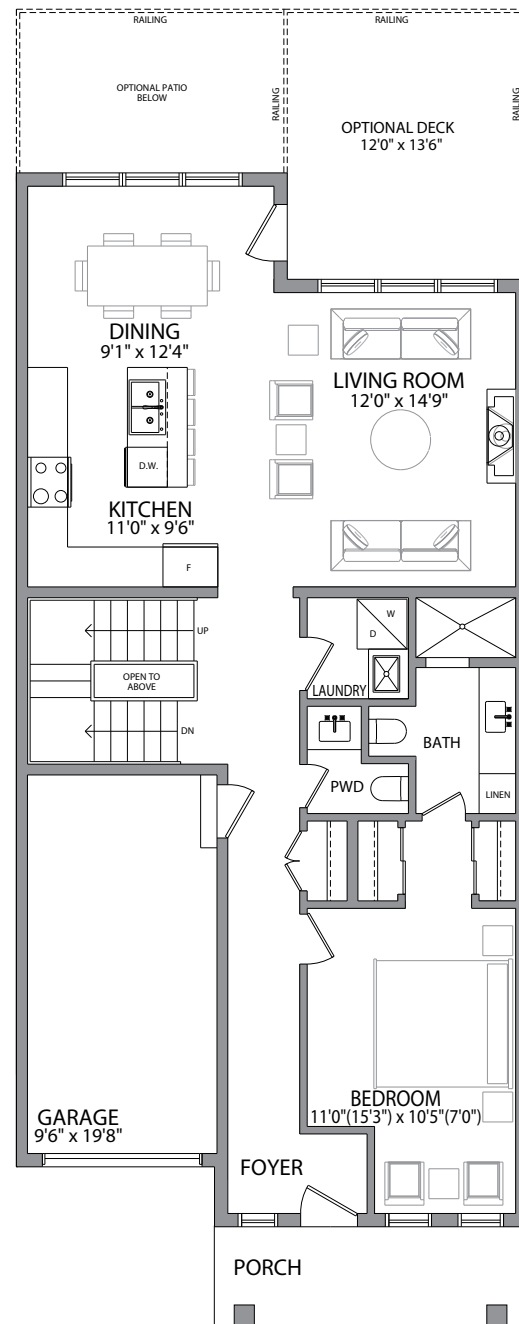

The ORCHARD POINT

1742 SQUARE FEET

Plans and specifications are subject to change without notice. E & O. E.
Actual usable floor space may vary from the stated area. June 2020