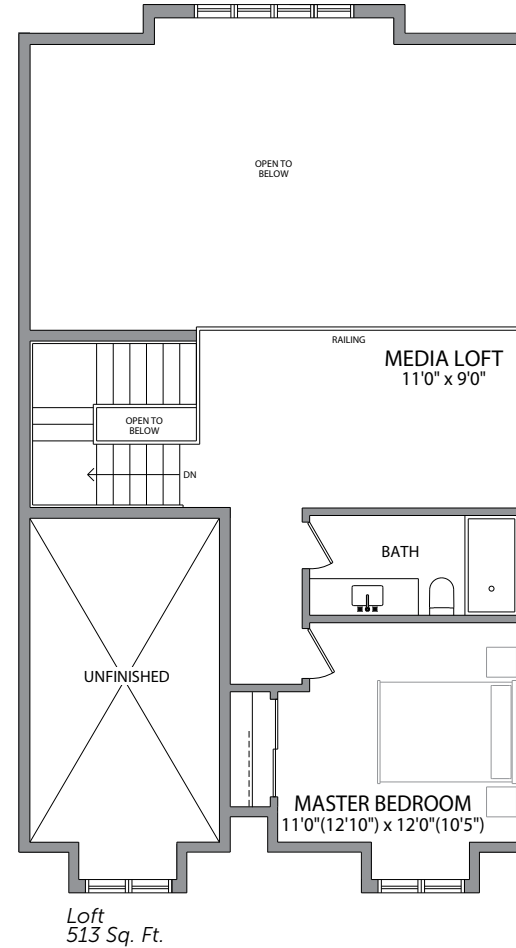

The ORCHARD POINT

1742 SQUARE FEET

Plans and specifications are subject to change without notice. E & O. E.
Actual usable floor space may vary from the stated area. June 2020