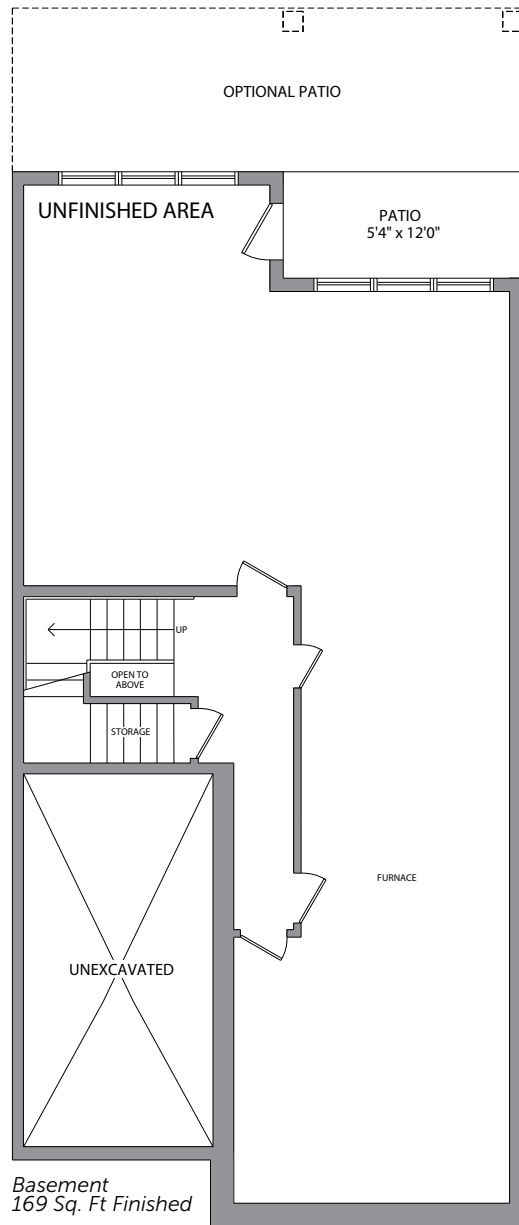

The ORCHARD POINT

1742 SQUARE FEET

Plans and specifications are subject to change without notice. E & O. E.
Actual usable floor space may vary from the stated area. June 2020